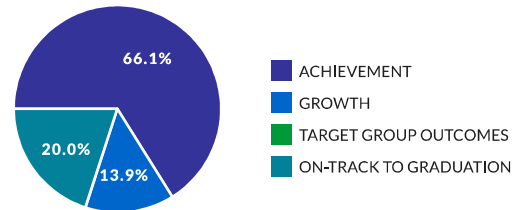

OVERVIEW

School Details

Grades : 9-12

Enrollment (Choice) : 95

Percent Choice : 44%

Student Groups

Score Summary

! Due to the COVID-19 pandemic, please use caution when interpreting scores and ratings. Careful review of the detailed data on all pages is encouraged. Also, see <https://dpi.wi.gov/accountability/resources>.

Exceeds Expectations

PRIORITY AREA WEIGHTS

Priority Area Scores

ACHIEVEMENT

GROWTH

TARGET GROUP OUTCOMES

ON-TRACK TO GRADUATION