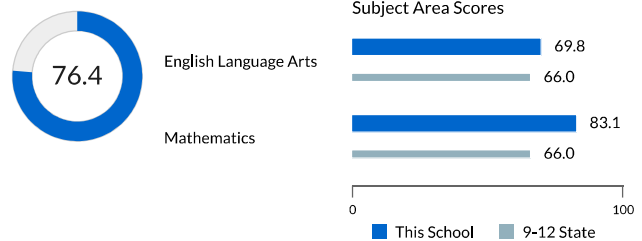

OVERVIEW

School Details

Grades : 9-12

Enrollment (Choice) : 95

Percent Choice : 44%

Student Groups

Score Summary

! Due to the COVID-19 pandemic, please use caution when interpreting scores and ratings. Careful review of the detailed data on all pages is encouraged. Also, see <https://dpi.wi.gov/accountability/resources>.

Exceeds Expectations

PRIORITY AREA WEIGHTS

Priority Area Scores

ACHIEVEMENT

GROWTH

TARGET GROUP OUTCOMES

ON-TRACK TO GRADUATION