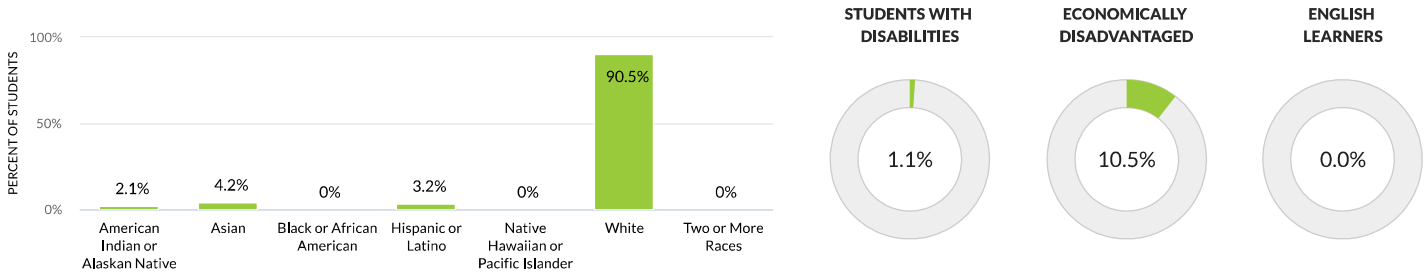

OVERVIEW

School Details

Grades : 9-12

Enrollment (Choice) : 95

Percent Choice : 44%

Student Groups

Score Summary

! Due to the COVID-19 pandemic, please use caution when interpreting scores and ratings. Careful review of the detailed data on all pages is encouraged. Also, see <https://dpi.wi.gov/accountability/resources>.

Exceeds Expectations

PRIORITY AREA WEIGHTS

Priority Area Scores

ACHIEVEMENT

GROWTH

TARGET GROUP OUTCOMES

ON-TRACK TO GRADUATION