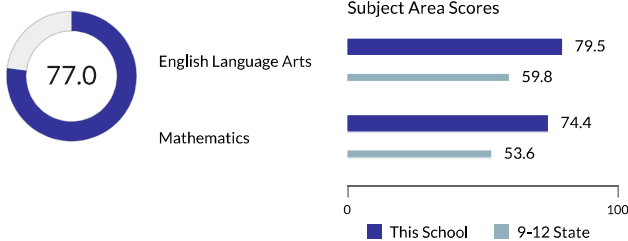

OVERVIEW

School Details

Grades : 9-12

Enrollment (Choice) : 95

Percent Choice : 44%

Student Groups

Score Summary

! Due to the COVID-19 pandemic, please use caution when interpreting scores and ratings. Careful review of the detailed data on all pages is encouraged. Also, see <https://dpi.wi.gov/accountability/resources>.

Exceeds Expectations

PRIORITY AREA WEIGHTS

Priority Area Scores

ACHIEVEMENT

GROWTH

TARGET GROUP OUTCOMES

ON-TRACK TO GRADUATION